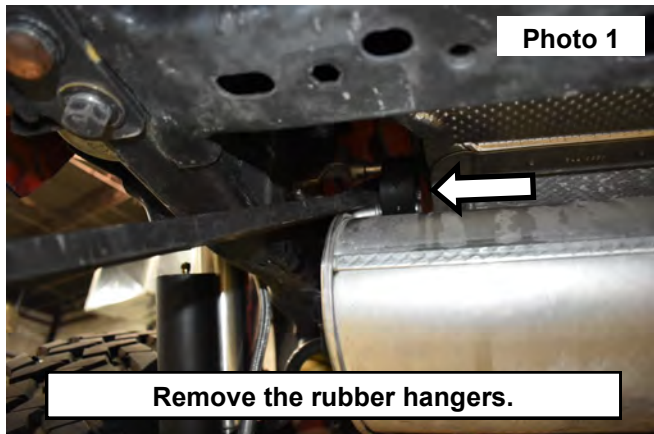

INSTALLATION INSTRUCTIONS

1. Using a pry tool remove the rubber hangers from the frame mount on the driver and passenger side of the frame. **See Photo 1 and 2.**