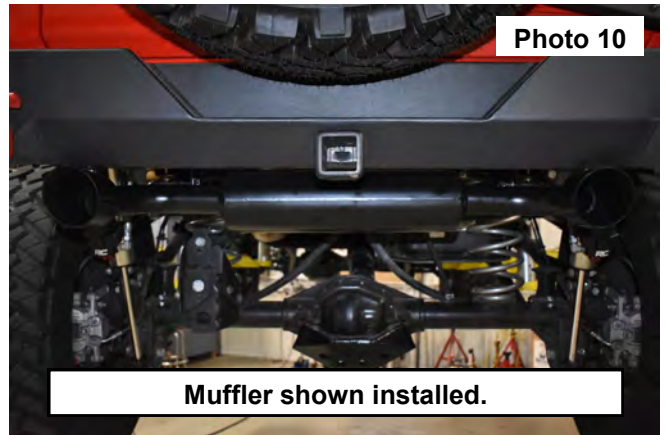

8. Tighten the muffler clamp over the axle of the vehicle using a 15mm socket. **See Photo 9.**
9. Muffler shown installed. **See Photo 10.**