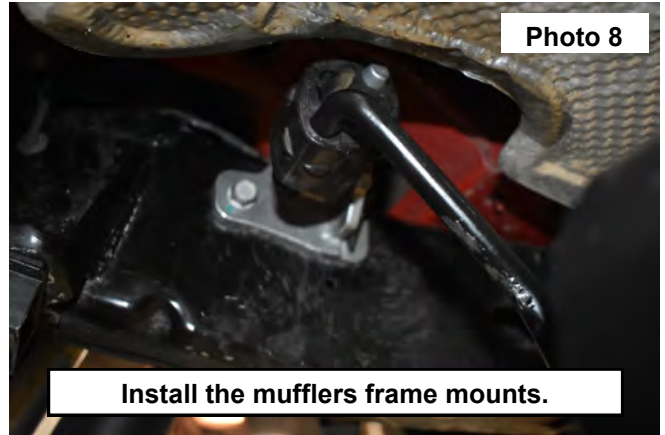

6. Install the clamp and muffler onto the inlet tube. **See Photo 7.**
7. Install the mufflers mounts into the rubber hangers on the driver and passenger frame mounts. **See Photo 8.**