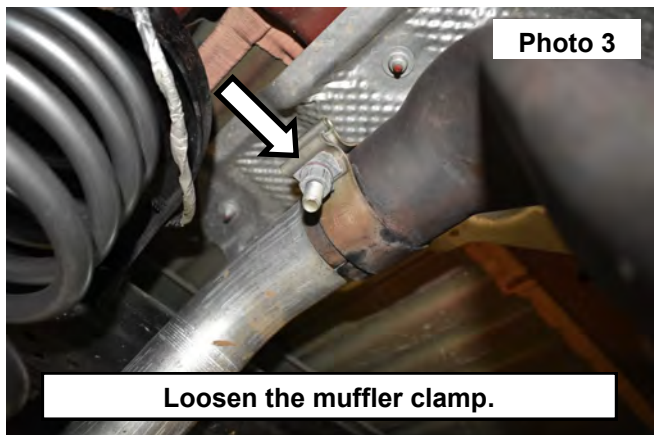

INSTALLATION INSTRUCTIONS

1. Using a pry tool remove the rubber hangers from the frame mount on the driver and passenger side of the frame. **See Photo 1 and 2.**

2. Using a 15mm socket loosen the inlet tube muffler clamp over the axle. **See Photo 3.**
3. Remove the muffler from the vehicle. **See Photo 4.**