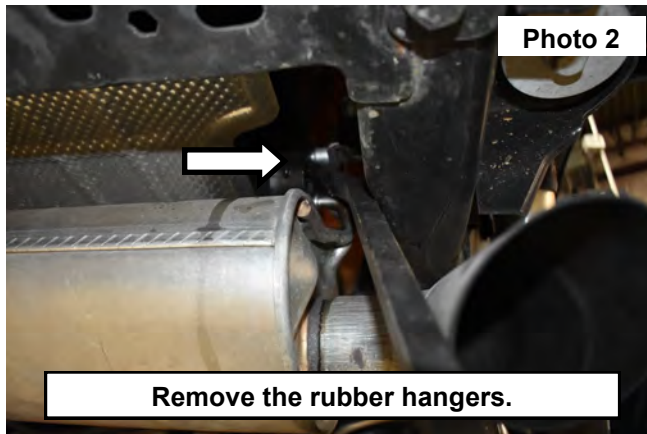

Periodically check all hardware for tightness.

KIT CONTENTS:

Muffler x1

TOOLS NEEDED:

Pry Tool
15mm Wrench or Socket

HARDWARE INCLUDED:

Clamp x1

Torque Specs:

INSTALLATION INSTRUCTIONS

1. Using a pry tool remove the rubber hangers from the frame mount on the driver and passenger side of the frame. **See Photo 1 and 2.**

2. Using a 15mm socket loosen the inlet tube muffler clamp over the axle. **See Photo 3.**
3. Remove the muffler from the vehicle. **See Photo 4.**