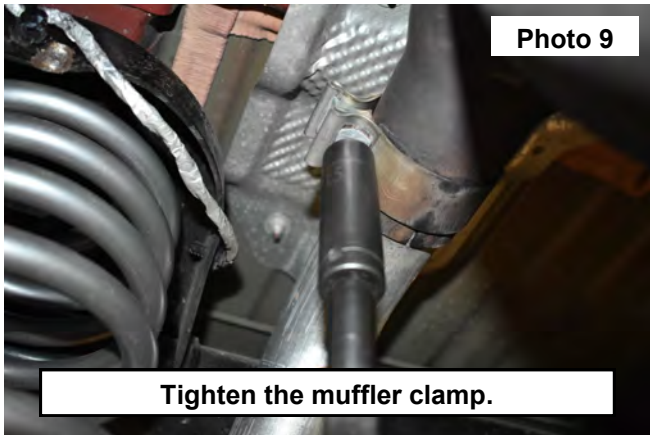

8. Tighten the muffler clamp over the axle of the vehicle using a 15mm socket. **See Photo 9.**
9. Muffler shown installed. **See Photo 10.**