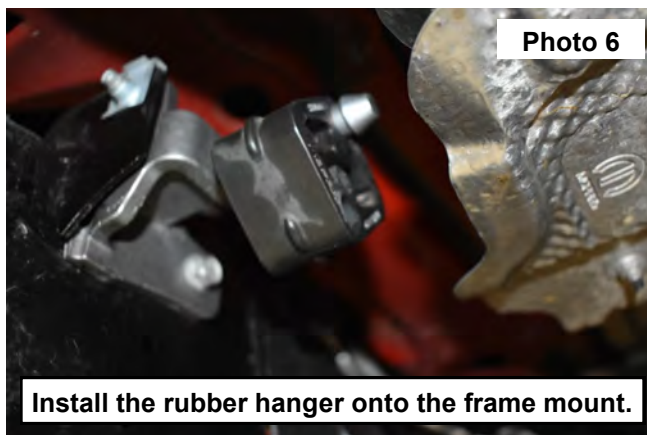

4. Remove the rubber hangers from the muffler. **See Photo 5.**
5. Install the OE rubber hangers onto the frame mounts. It may be necessary to apply lube to the rubber gromet for installation. **See Photo 6.**