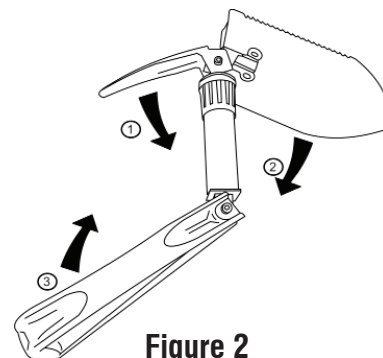

Operating Instructions

Initial Open:

- Rotate Threaded Locking Collar to loosen pivot mechanism. See Figure 1.
- Unfold handle, shovel spade and/or pick
- Tighten the Threaded Locking Collar before using the Recovery Multi-Shovel.

Figure 1

To Close:

- Rotate Threaded Locking Collar to loosen pivot mechanism. See Figure 1.
- See Figure 2. Fold shovel pick (1) and spade (2) close to the body of the Multi-Shovel, then fold handle (3).
- Tighten the Threaded Locking Collar and stow your Recovery Multi-Shovel in the provided Carry Bag.