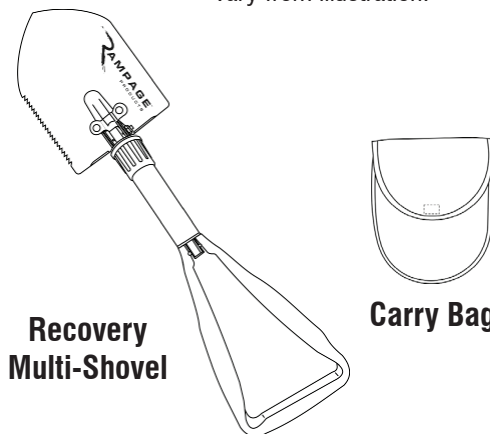

Contents

NOTE: Actual product may vary from illustration.