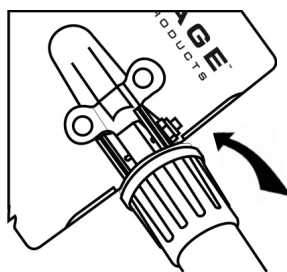

Operating Instructions

Initial Open:

- Rotate Threaded Locking Collar to loosen pivot mechanism. See Figure 1.
- Unfold handle, shovel spade and/or pick
- Tighten the Threaded Locking Collar before using the Recovery Multi-Shovel.

Figure 1

To Close:

- Rotate Threaded Locking Collar to loosen pivot mechanism. See Figure 1.
- See Figure 2. Fold shovel pick (1) and spade (2) close to the body of the Multi-Shovel, then fold handle (3).
- Tighten the Threaded Locking Collar and stow your Recovery Multi-Shovel in the provided Carry Bag.