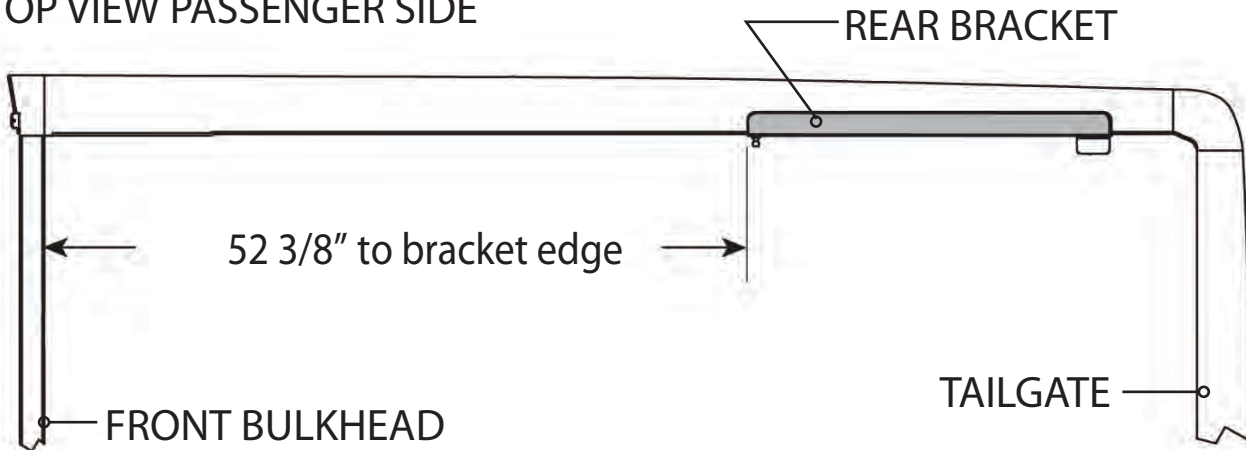

MODEL SPECIFIC GUIDE

Hidden Hinge Version

Model 1090 GMC Sierra Std/Ext/Crew Cab
6.5' Short Bed 2007-2013 (also fits 2014 Sierra 2500hd)

Note: If your truck is equipped with a spoiler style tailgate piece, you will need to replace it with a standard smooth style tailgate piece like the photo to the left.

RE: Step 2 on the Quick Start Guide

Measurement for the rear mounting bracket is $52\frac{3}{8}$ " from the back side of the bulkhead to the front edge of the bracket.

TOP VIEW PASSENGER SIDE

RE: Step 3 on the Quick Start Guide

Measurement for the front mounting bracket is 16" from the back side of the bulkhead to the end of the bracket.

The fit of the cover to the truck bed is determined by the front mounting brackets. This measurement is a good starting point. Unfortunately not all truck beds are assembled 100% square, so some adjustments may be necessary after the cover is set on the truck.