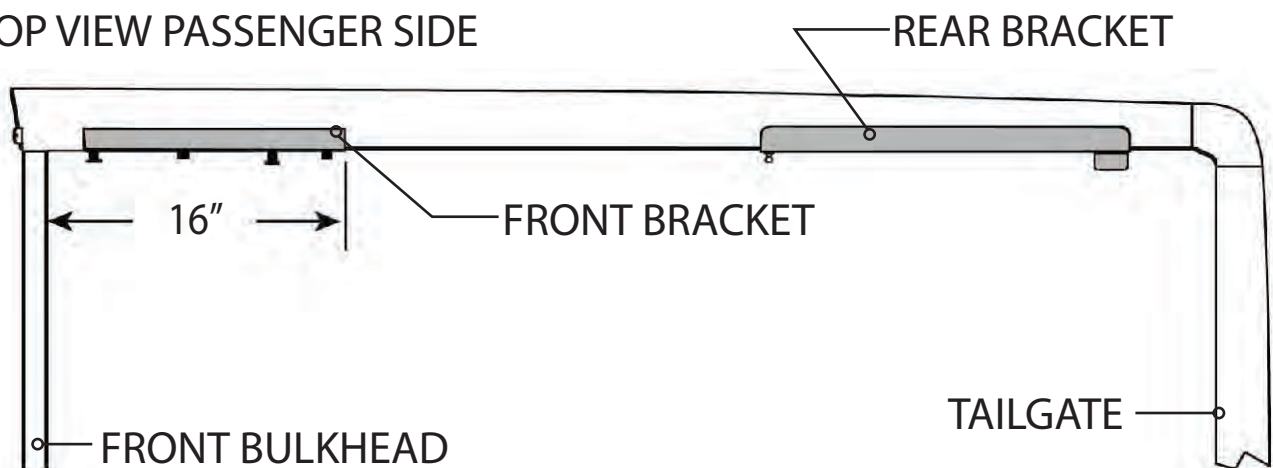

TOP VIEW PASSENGER SIDE

UnderCover, Inc.
P.O. Box 620
Rogersville, MO 65742
(417) 753-8000
(866) 900-8800

www.undercoverinfo.com
sales@undercoverinfo.com