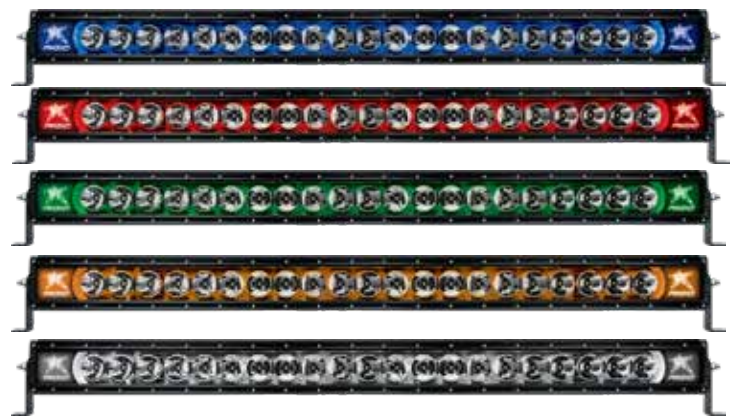

RIGID RADIANCE LED LIGHT BARS

AVAILABLE IN - Cubes and 10", 20", 30", 40" & 50" Bars

- High-grade aluminum alloy housing and heatsink
- Black powder-coated mounting brackets
- Dedicated wire to run back-lighting without primary LEDs
- IP68 Compliant – Dust / Water Ingress
- High impact polycarbonate lens
- GORE® pressure equalizing vent
- Include wiring harness and multi-trigger switch

Starting at **$176⁹⁹**
part no: RIG21004