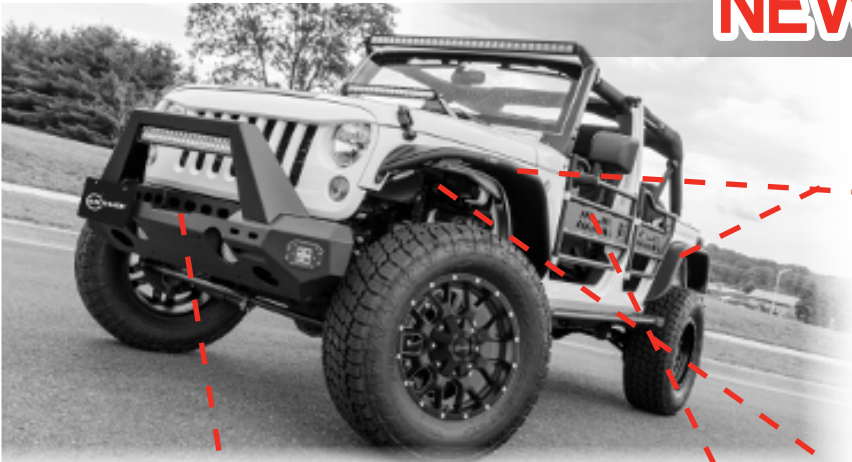

GET THE ACCESSORIES YOU WANT NOW & PAY LATER! **$ BUY NOW / PAY LATER FINANCING O.A.C.**

NEW ENTHUZE JEEP ACCESSORIES